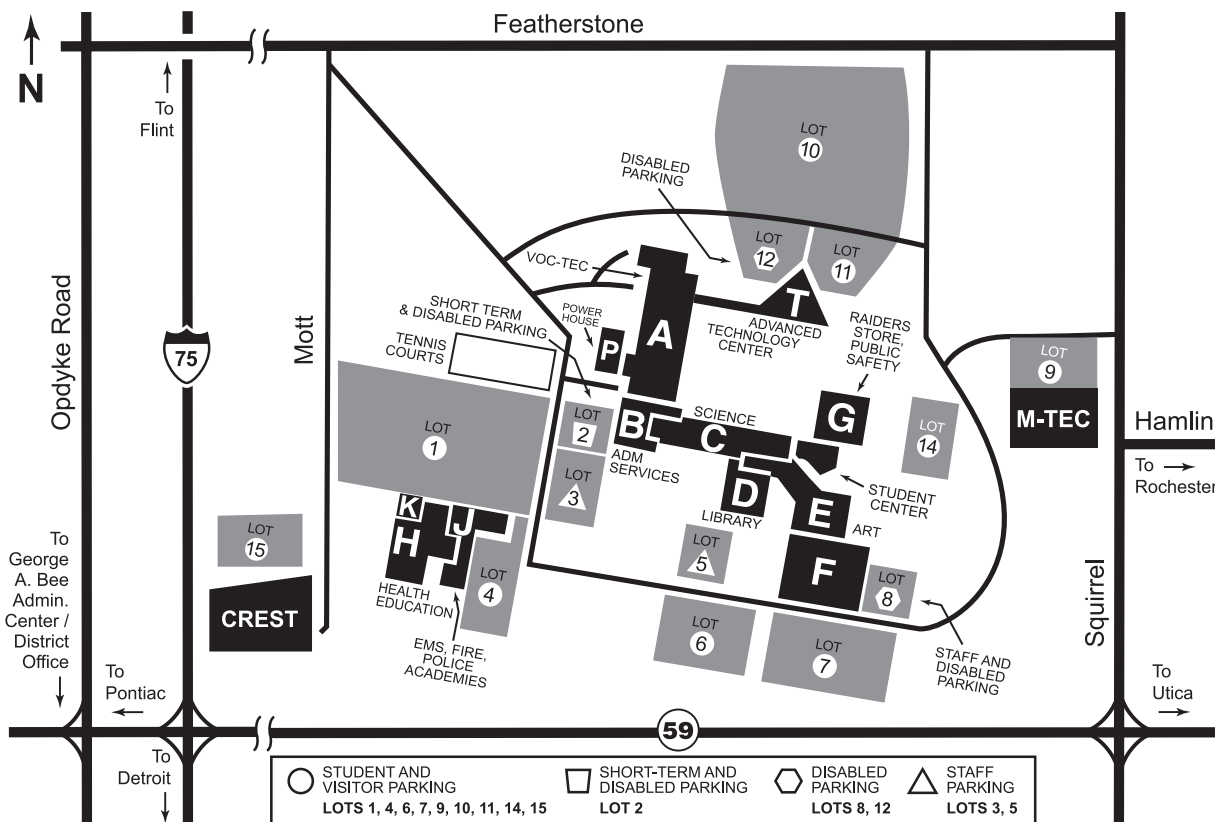

Oakland Community College

Auburn Hills Campus Map

2900 Featherstone Road, Auburn Hills, MI 48326-2845 • (248) 232-4100

The Auburn Hills Campus is located near the intersection of I-75 and M-59.

From the North

From the Flint area, take I-75 south for approximately 36 miles. Exit to M-59 east; take it for approximately one mile. Exit at Squirrel Road north. Turn right, the campus is on the left, accessible from Squirrel Road south or from Featherstone Road.

From the South

Follow I-75 north to M-59 east. Exit to M-59 east; take it for approximately one mile. Turn right onto Squirrel Road north. The campus is on the left, accessible from Squirrel Road south or from Featherstone Road.

From the East

From the Utica area, take M-59 west approximately nine miles to Squirrel Road. Exit at Squirrel Road, turn right onto Squirrel Road north. The campus is on the left, accessible from Squirrel Road south or from Featherstone Road.

From the West

From the Brighton area, take I-696 east to Exit 8 Lodge Fwy/M-10 toward Telegraph Road (US-24) north. Drive for .04 miles. Merge to John C. Lodge Fwy for .5 miles. Take Telegraph (US-24) north for 7.7 miles. Go right onto Franklin one block. Turn right onto Square Lake Road. Follow Square Lake Road to I-75 north. Merge. Follow I-75 north to M-59 east. Exit to M-59 east; take it for approximately one mile. Turn right onto Squirrel Road north. The campus is on the left, accessible from Squirrel Road south or from Featherstone Road.

OAKLAND COMMUNITY COLLEGE®