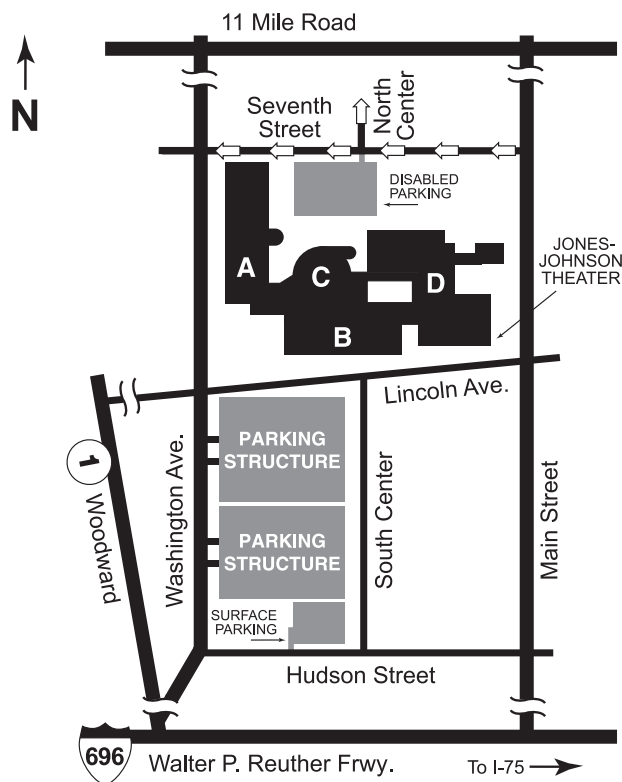

Oakland Community College

Royal Oak Campus Map

739 South Washington, Royal Oak, MI 48067-3898 • (248) 246-2400

The Royal Oak Campus is located near I-696 and Woodward Avenue.

From the North

From the Troy area, take I-75 south to exit #62. Turn right onto 11 Mile Road for 1.4 miles. Turn left onto South Washington Avenue. Go straight .4 miles on South Washington. Campus is on the left at corner of Washington and Lincoln. Parking structure is on the right.

From the South

From the Dearborn area, take Southfield Road north. Turn right at 11 Mile Road to merge onto I-696. Take I-696 to Woodward exit #16. Turn left onto Woodward Avenue. Merge immediately into the right lane to South Washington Avenue. The campus parking structure is about three blocks north at the corner of Lincoln and Washington, directly across from the campus.

From the East

From the Harper Woods area, take I-696 westbound for about 12 miles to exit no. 16 to east 10 Mile Road. Turn right onto Woodward Avenue. Merge immediately into the right lane to South Washington Avenue. The campus parking structure is about three blocks north, on the right at the corner of Lincoln and Washington, directly across from the campus.

From the West

From the Brighton area, take I-696 eastbound past Telegraph to exit #16 Woodward exit. Turn left onto Woodward Avenue and immediately merge into the right lane to South Washington Avenue. The campus parking structure is about three blocks north, on the right at the corner of Lincoln and Washington, directly across from the campus.

OAKLAND COMMUNITY COLLEGE®