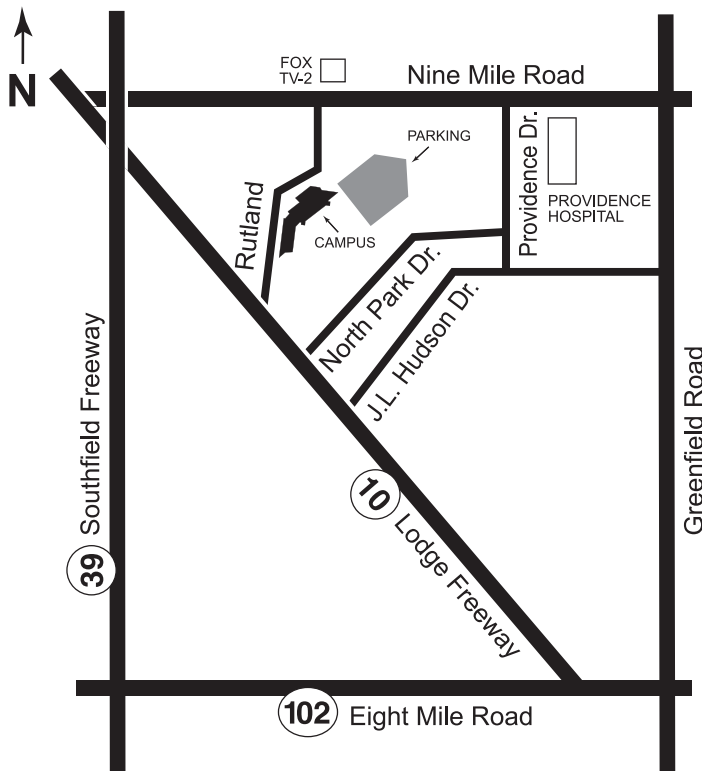

Oakland Community College

Southfield Campus Map

22322 Rutland Drive, Southfield, MI 48075-4793 • (248) 233-2700

**The Southfield Campus is located east of Southfield Road,
West of Providence Hospital off 9 Mile Road.**

From the North

From the Pontiac area, take Woodward Avenue south. Turn right on 14 Mile Road. Turn left onto Greenfield Road. Take Greenfield Road to 9 Mile Road and turn right. Take 9 Mile Road about two blocks, turn left at Rutland (the light). The campus is on the left.

From the South

From the Dearborn area, take Telegraph Road north to 9 Mile Road. Turn right. Cross Southfield Road. Turn right on Rutland (at light). The campus is on the left.

From the East

From the Harper Woods area, take I-696 westbound to Greenfield Road exit. Turn left onto Greenfield Road to 9 Mile Road. Take Greenfield Road to 9 Mile Road and turn right. Take 9 Mile Road about two blocks. Turn left at Rutland (the light). The campus is on the left.

From the West

From the Brighton area, take I-696 eastbound to Greenfield Road exit. Turn right onto Greenfield Road. Take Greenfield Road to 9 Mile Road and turn right. Take 9 Mile Road about two blocks. Turn left at Rutland (the light). The campus is on the left.